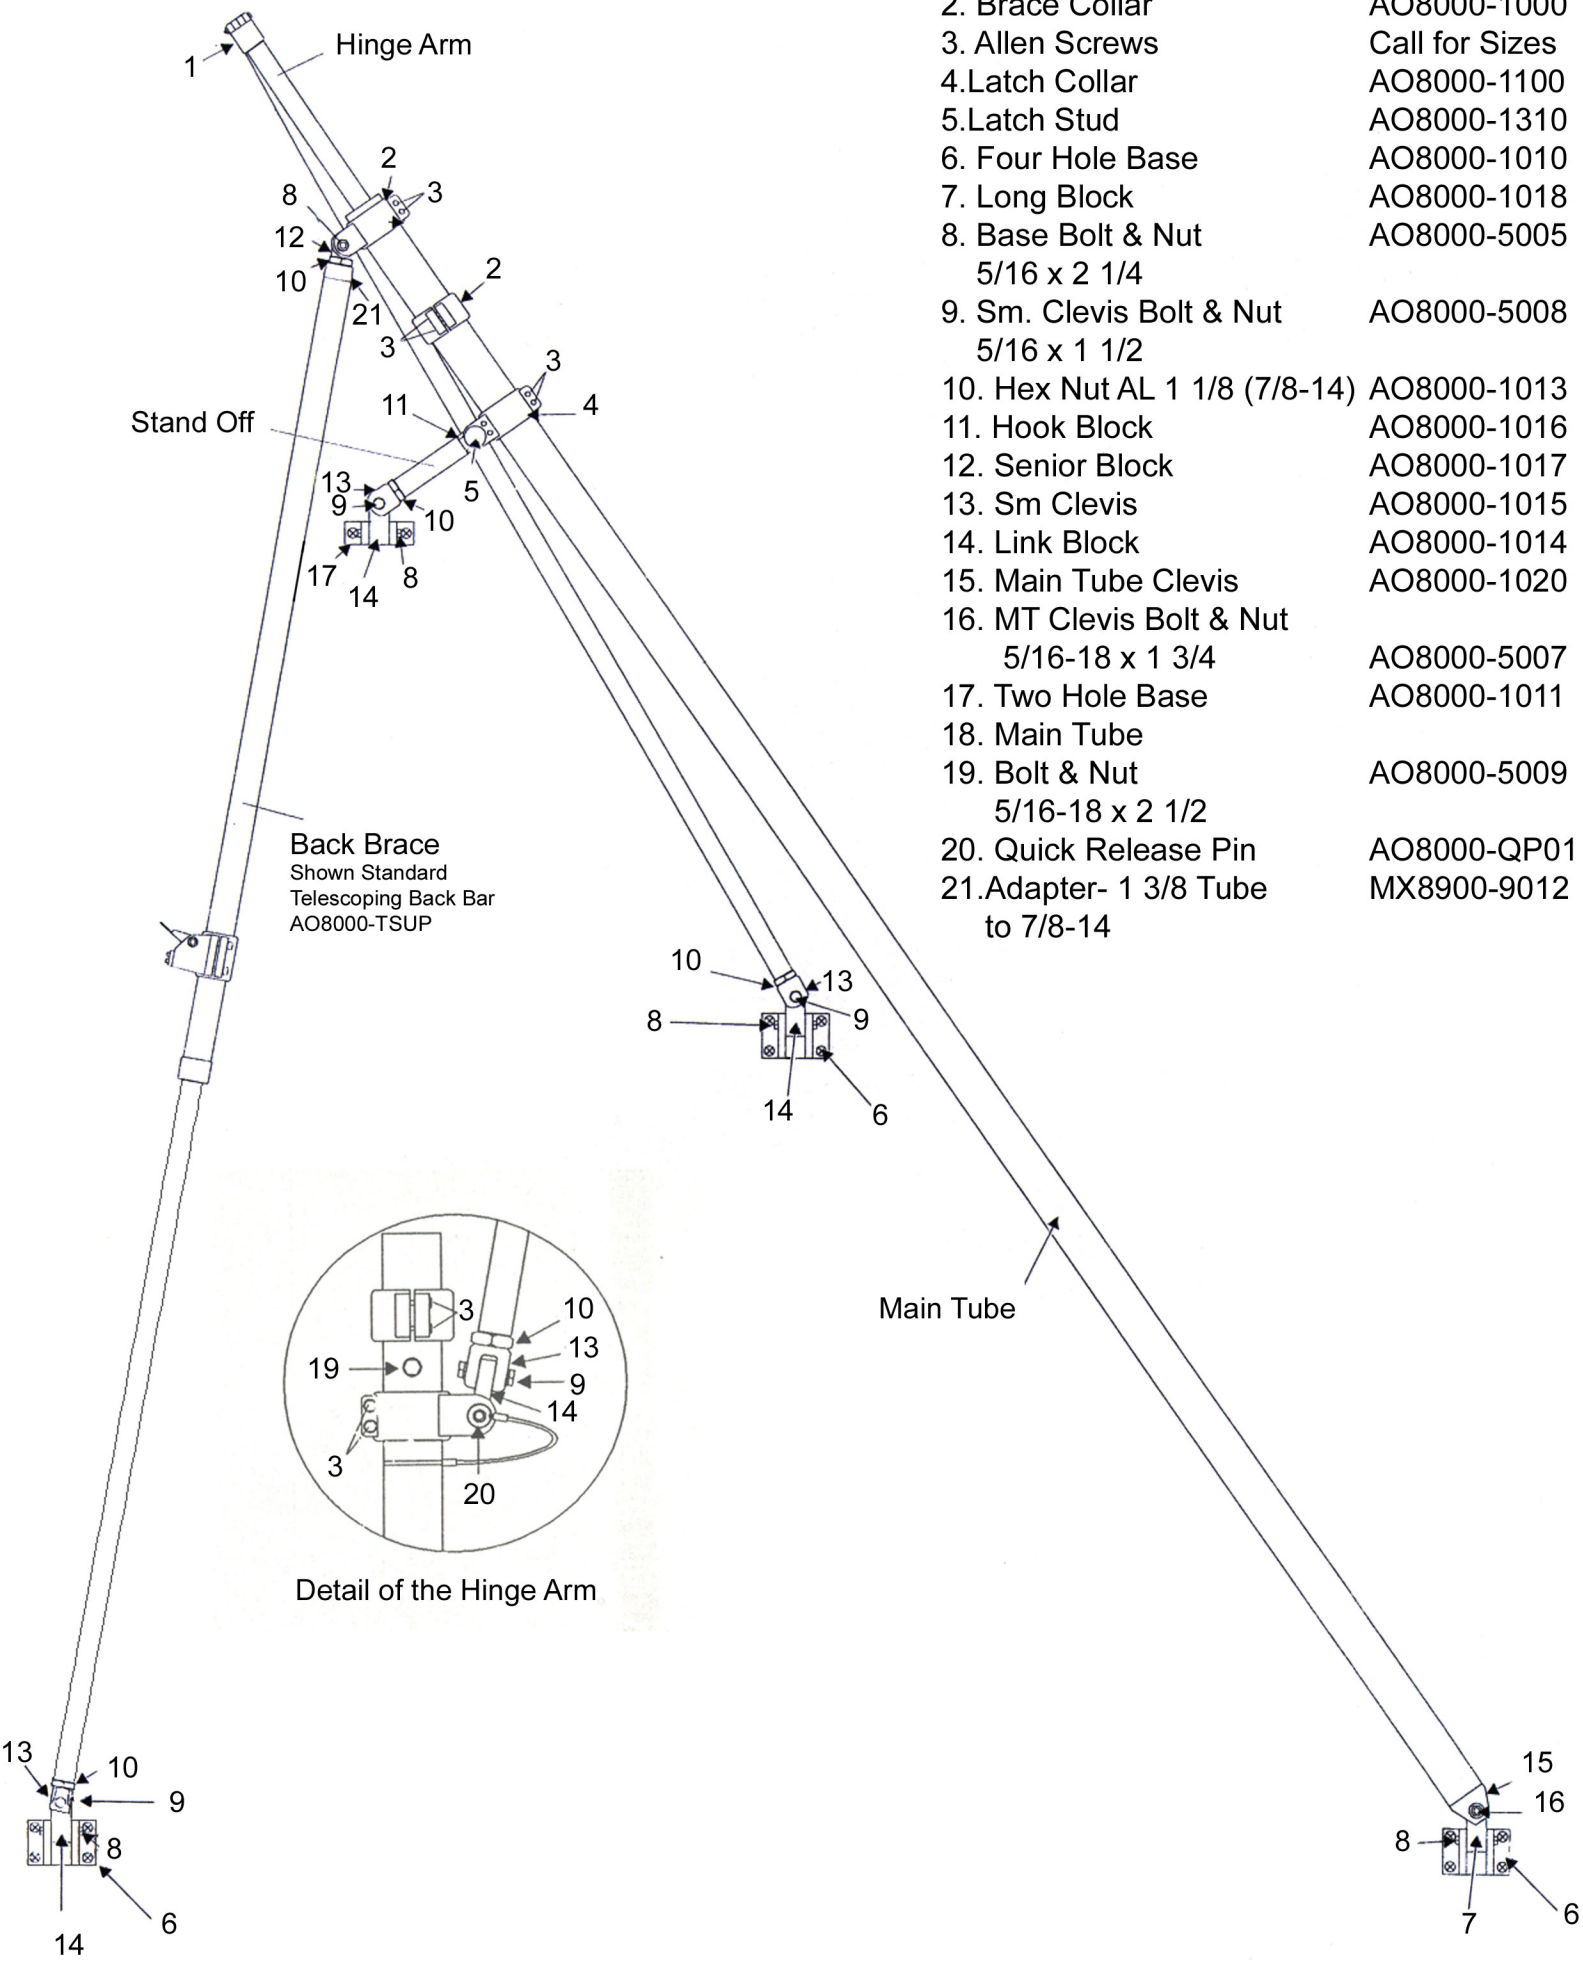

- 1.Hinge Joint AO8000-1019
- 2. Brace Collar AO8000-1000
- 3. Allen Screws Call for Sizes
- 4.Latch Collar AO8000-1100
- 5.Latch Stud AO8000-1310
- 6. Four Hole Base AO8000-1010
- 7. Long Block AO8000-1018
- 8. Base Bolt & Nut AO8000-5005
- 9. Sm. Clevis Bolt & Nut AO8000-5008
- 10. Hex Nut AL 1 1/8 (7/8-14) AO8000-1013
- 11. Hook Block AO8000-1016
- 12. Senior Block AO8000-1017
- 13. Sm Clevis AO8000-1015
- 14. Link Block AO8000-1014
- 15. Main Tube Clevis AO8000-1020
- 16. MT Clevis Bolt & Nut AO8000-5007
- 17. Two Hole Base AO8000-1011
- 18. Main Tube AO8000-5009
- 19. Bolt & Nut AO8000-5009
- 20. Quick Release Pin AO8000-QP01
- 21.Adapter- 1 3/8 Tube to 7/8-14 MX8900-9012

Detail of the Hinge Arm